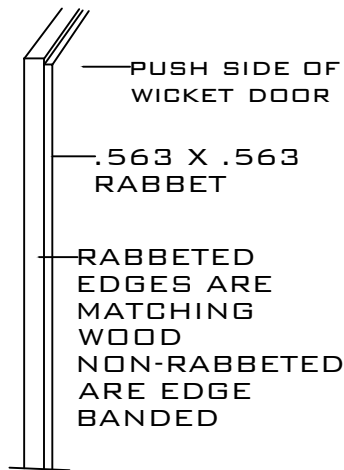

Rabbeted Wicket Door Inner Door using Wood Door Stop

WICKET DOOR /
FRAME DETAIL "A"

WICKET DOOR /
FRAME DETAIL "B"